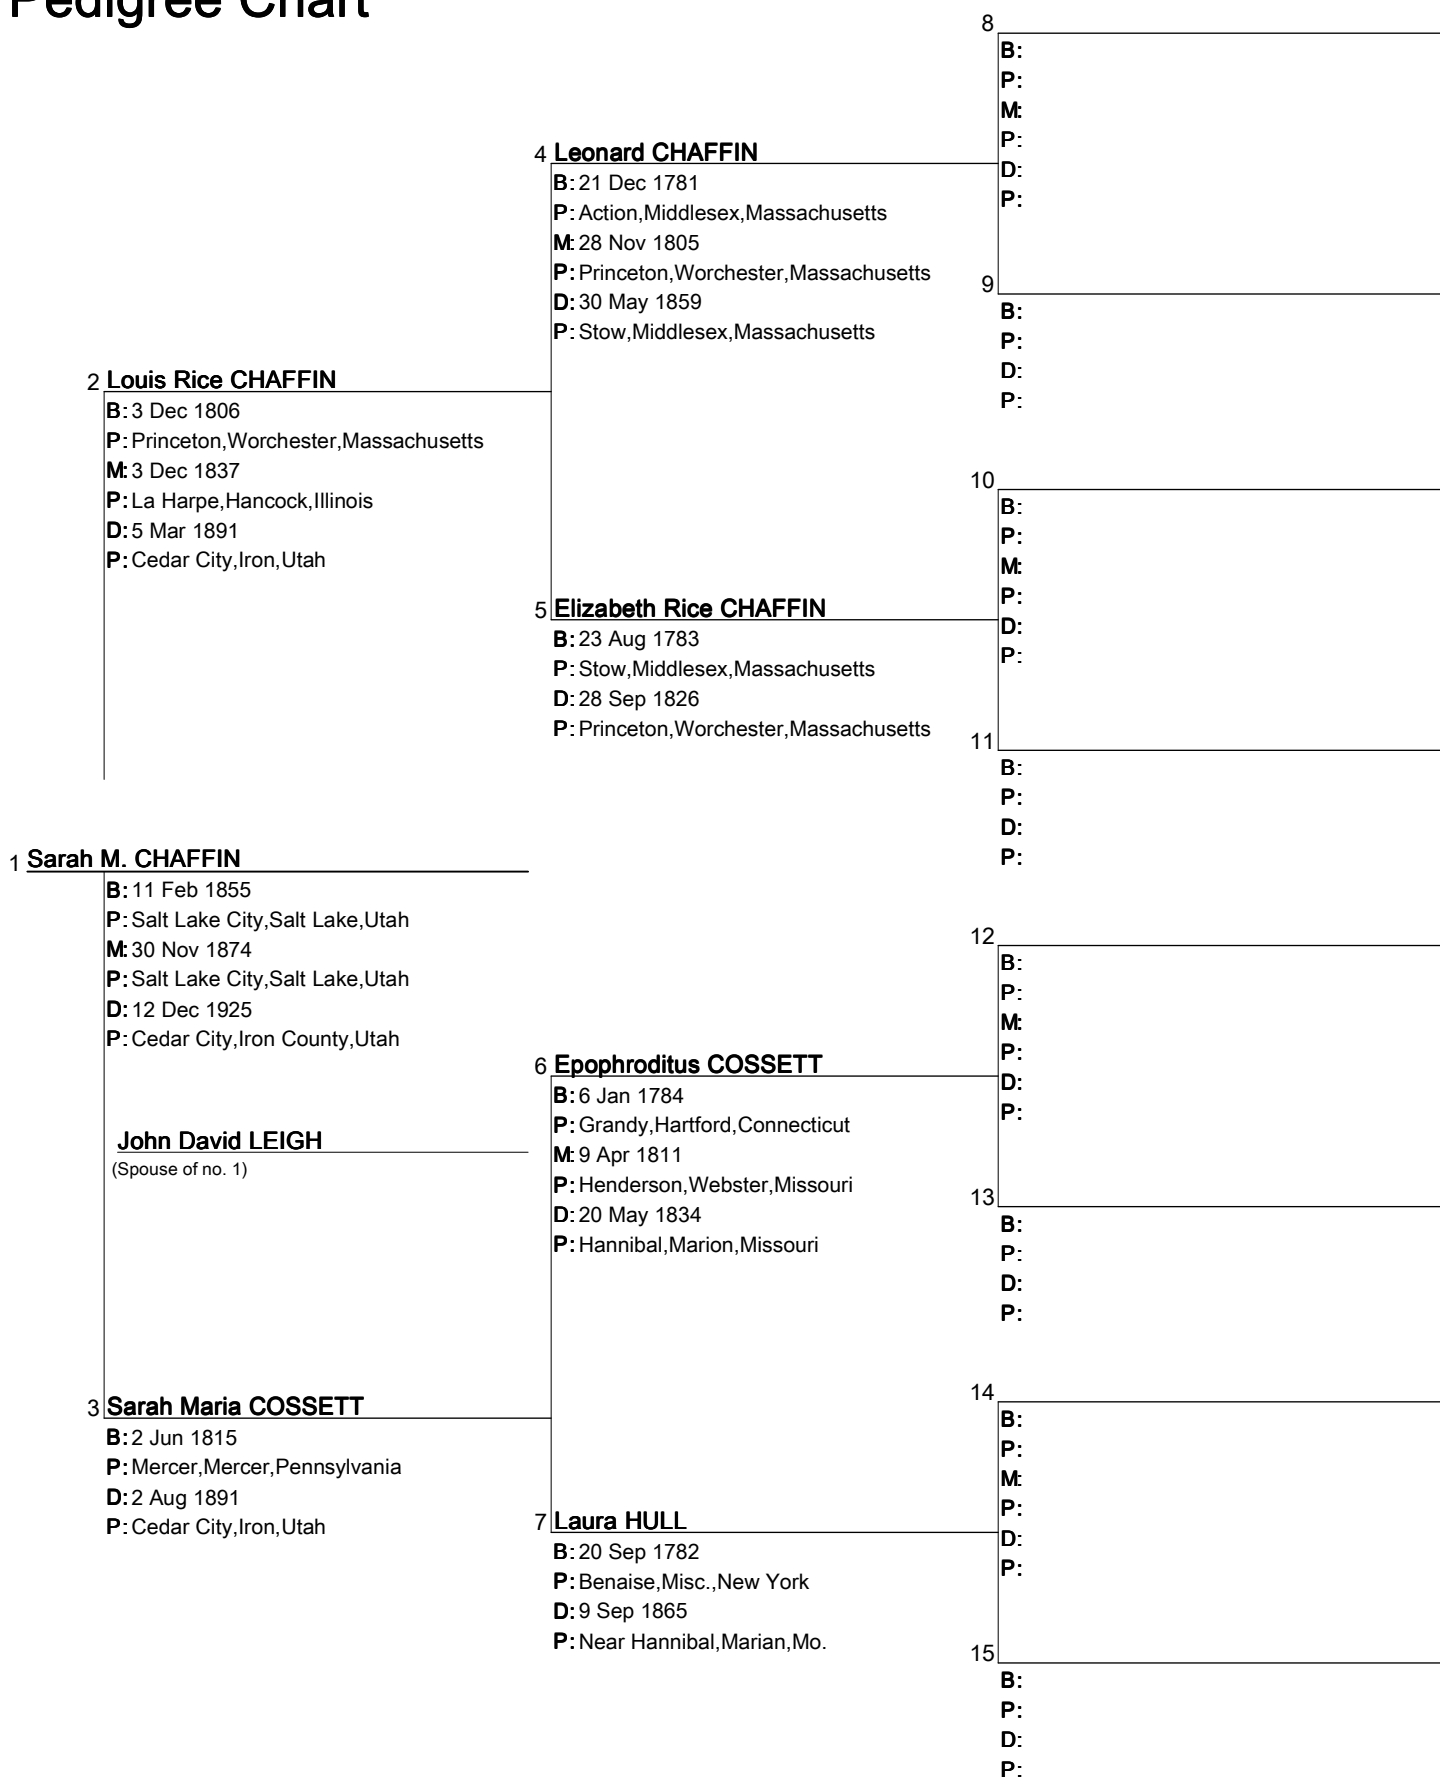

Pedigree Chart

Chart no. 1

Pedigree Chart

Alphabetical Index

Name	Born /Chr	Died /Bur	Found on Chart	Position
CHAFFIN, Elizabeth Rice	23 Aug 1783	28 Sep 1826	1	5
CHAFFIN, Leonard	21 Dec 1781	30 May 1859	1	4
CHAFFIN, Louis Rice	3 Dec 1806	5 Mar 1891	1	2
CHAFFIN, Sarah M.	11 Feb 1855	12 Dec 1925	1	1
COSSETT, Epophroditus	6 Jan 1784	20 May 1834	1	6
COSSETT, Sarah Maria	2 Jun 1815	2 Aug 1891	1	3
HULL, Laura	20 Sep 1782	9 Sep 1865	1	7
LEIGH, John David	28 Jun 1847	10 Dec 1896	1	Spouse